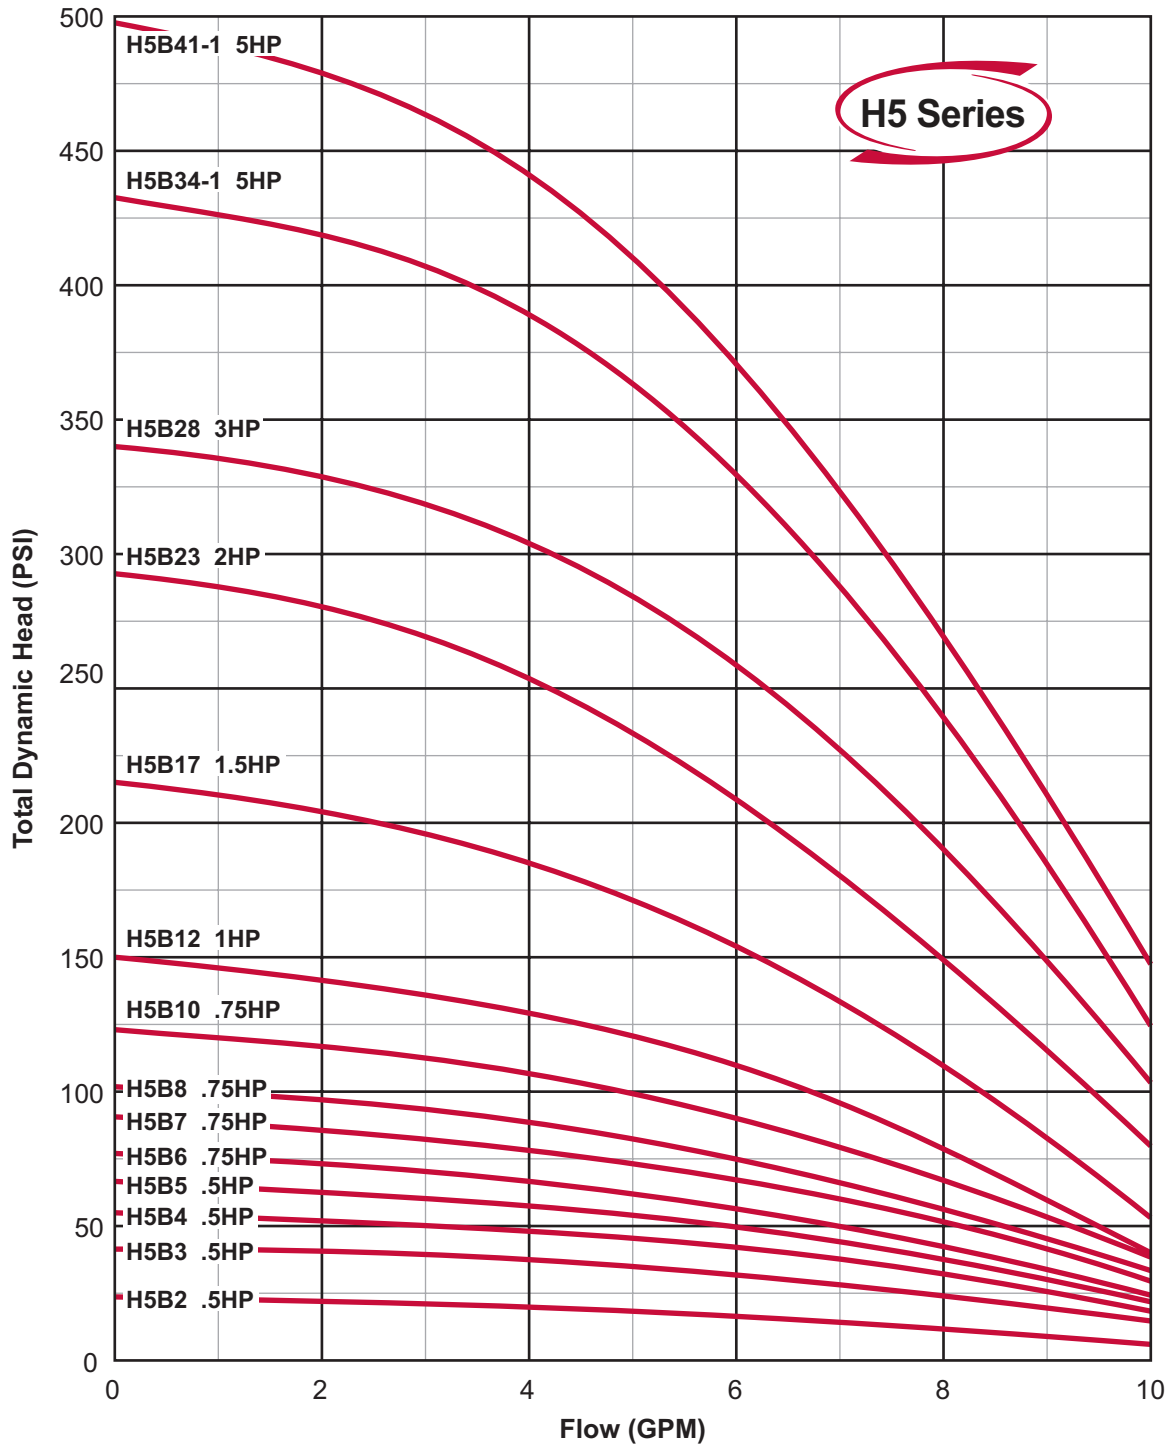

There when you need us most

EZ Series

BOOSTER CURVES

Note:

Curves are based on 60 Hz 3450 rpm motors. 50 Hz 2875 rpm curves are available. These curves are for general guidance only, individual pump curves are available upon request. A certified curve may be requested for an additional cost. Webtrol will build pumps to fit your specific needs, contact factory for pricing.