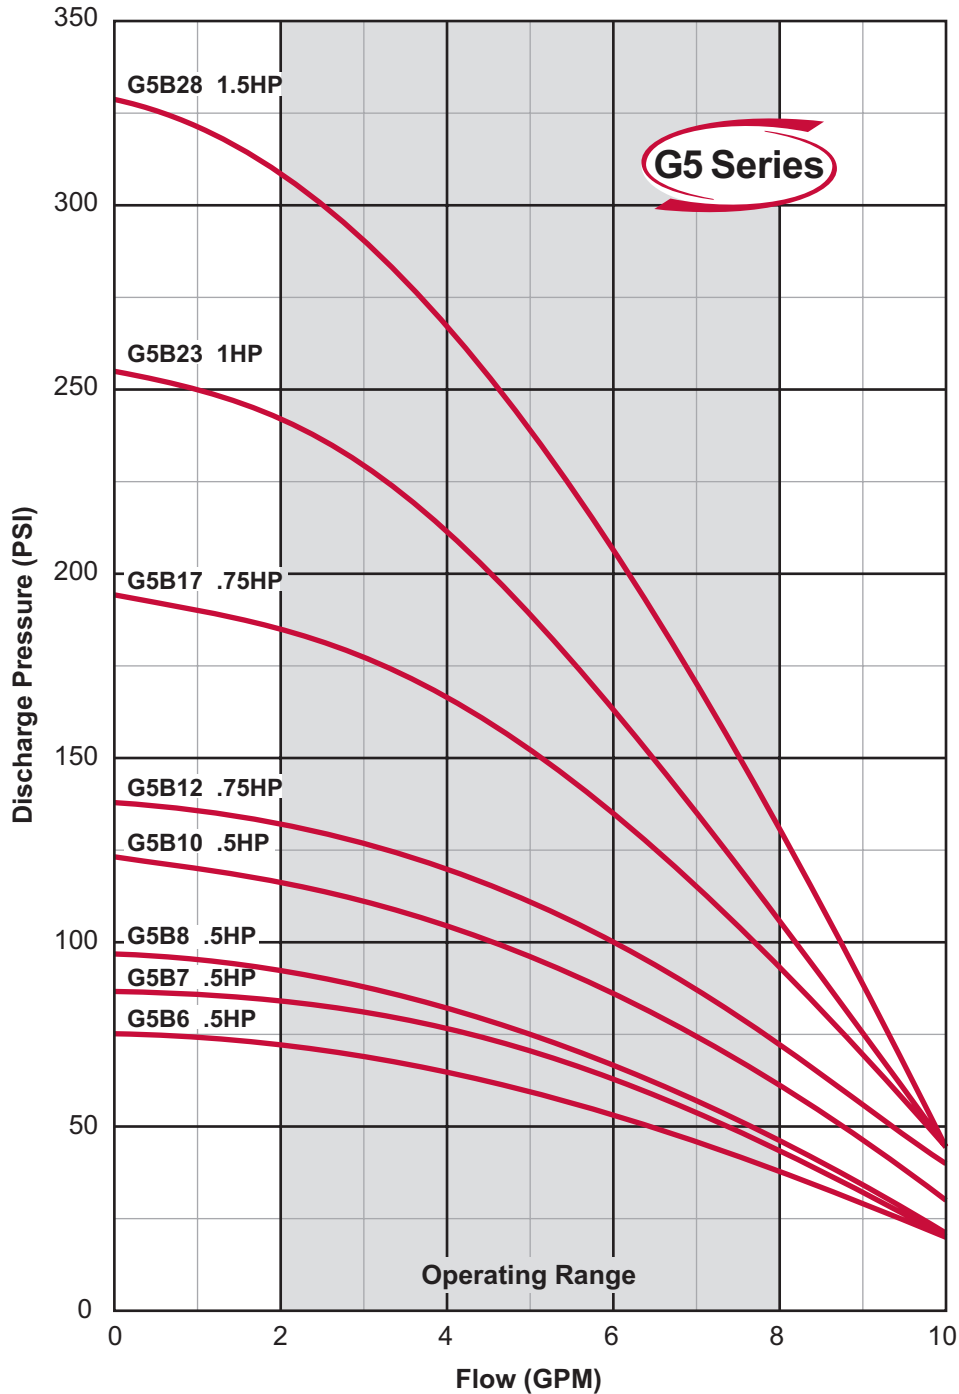

There when you need us most

BOOSTER CURVES

EZSeries

Note:

Curves are based on 60 Hz 3450 rpm motors. 50 Hz 2875 rpm curves are available. These curves are for general guidance only, individual pump curves are available upon request. A certified curve may be requested for an additional cost. Webtrol will build pumps to fit your specific needs, contact factory for pricing.