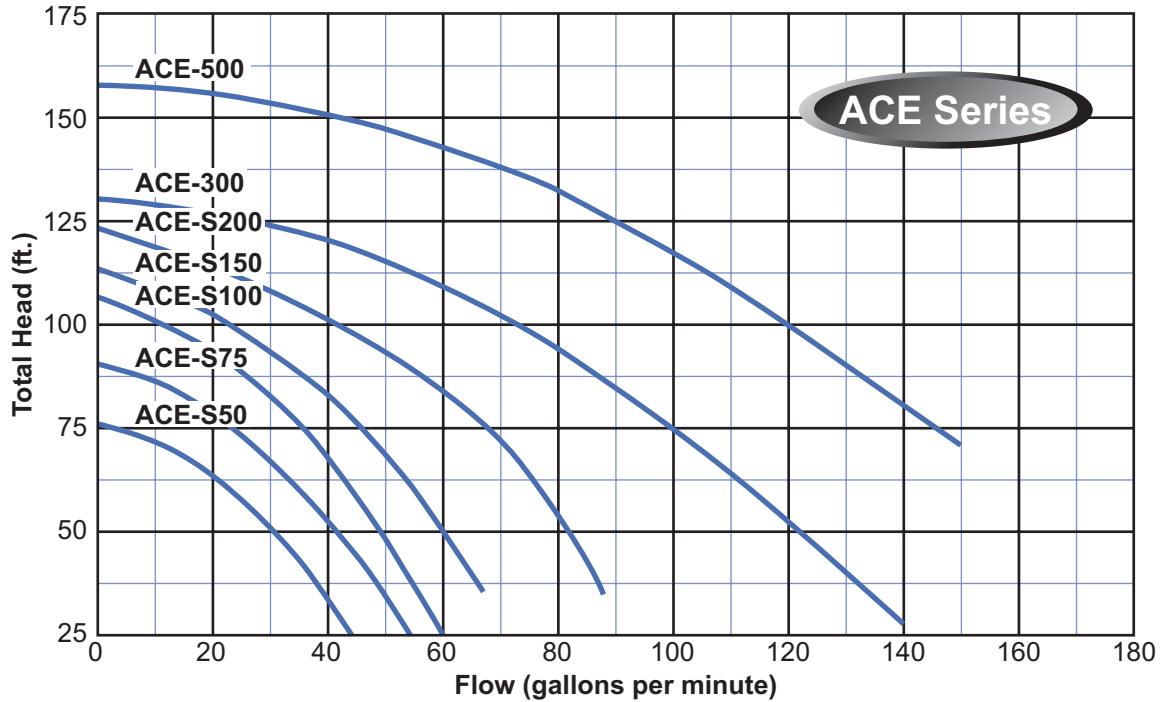

The Webtrol Centrifugal Pump is a rugged thick wall cast iron design, built to withstand continuous use under the most severe conditions.

When water needs to be moved from one place to another, look to the Webtrol Centrifugal Pumps to do the job and do it right.

Performance

Flows to 130 GPM

Pressures to 65 PSI

Webtrol can provide higher flow rates and higher heads, upon request. Consult factory for pricing and availability.

CAST IRON CENTRIFUGAL PUMP Performance Curves & Dimensions