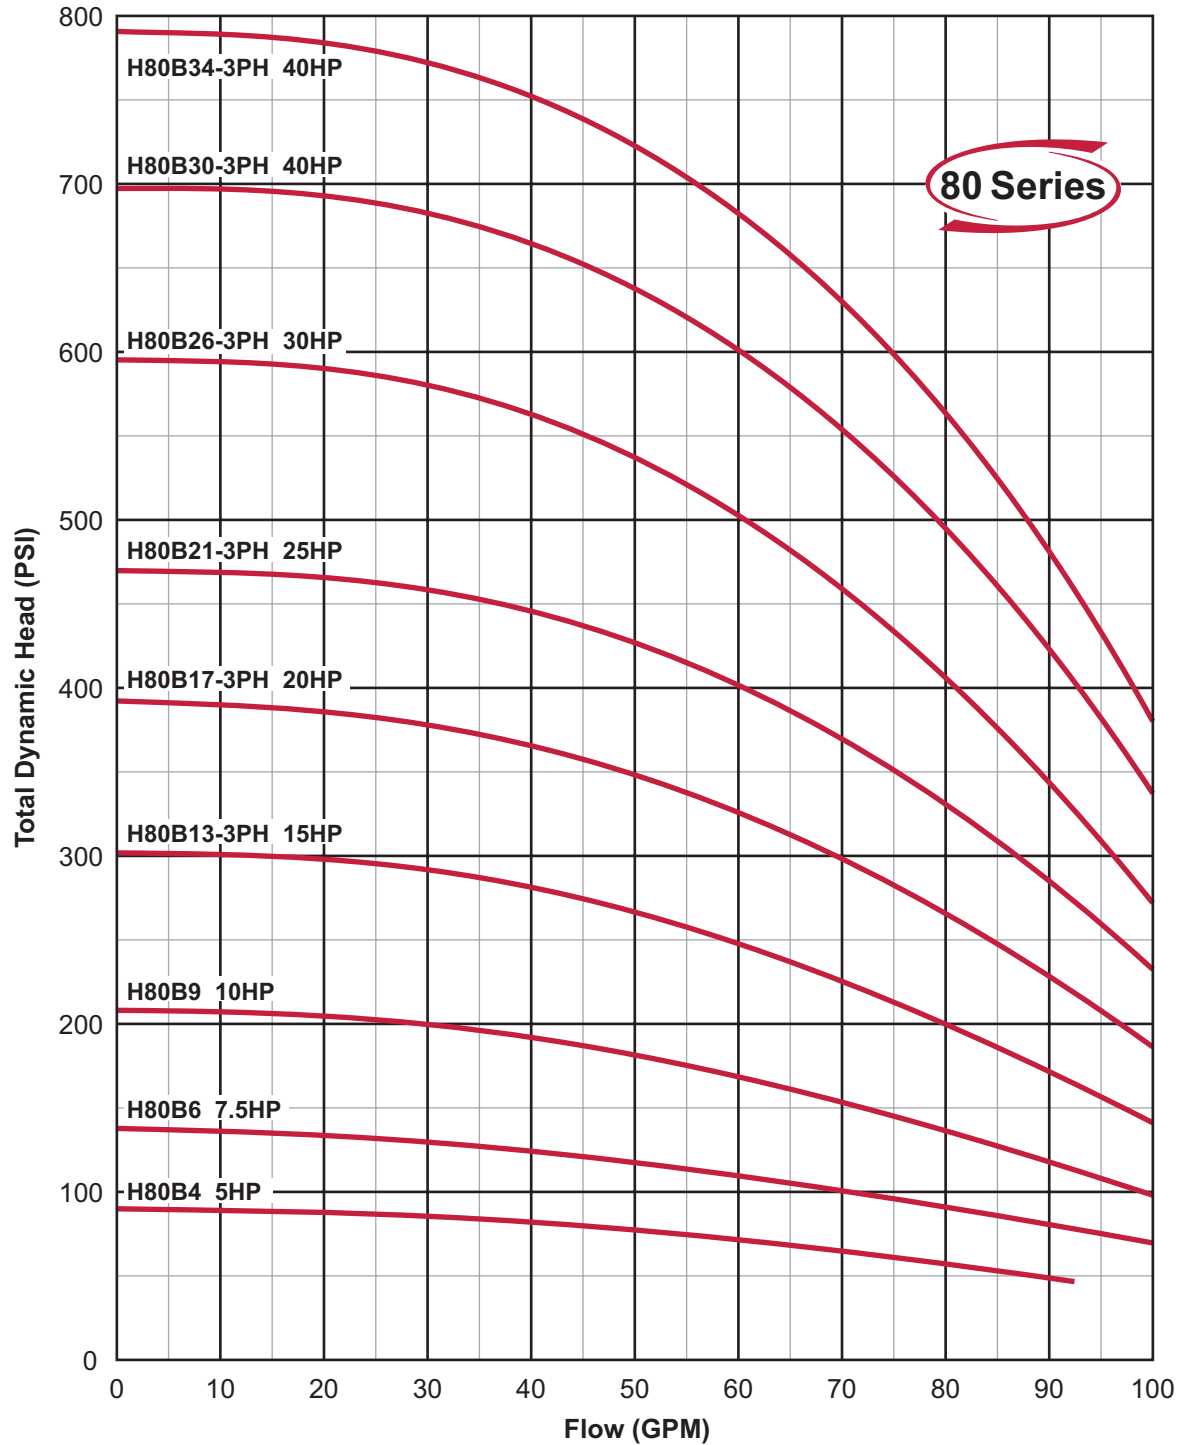

There when you need us most

BOOSTER CURVES

Note:

Curves are based on 60 Hz 3450 rpm motors. 50 Hz 2875 rpm curves are available. These curves are for general guidance only, individual pump curves are available upon request. A certified curve may be requested for an additional cost. Webtrol will build pumps to fit your specific needs, contact factory for pricing.