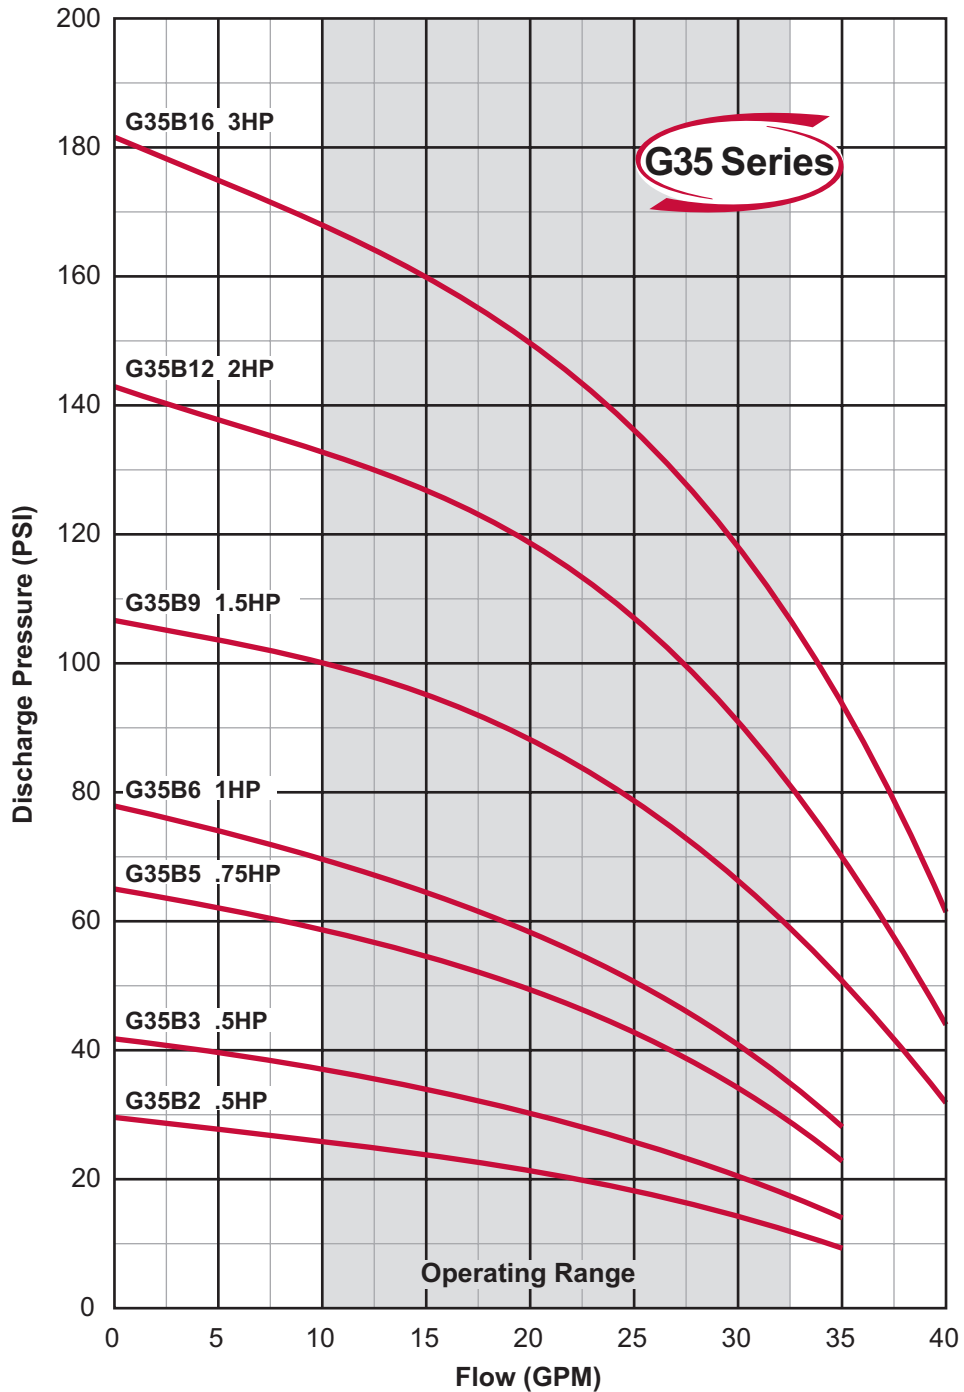

There when you need us most

BOOSTER CURVES

EZSeries

Note:

Curves are based on 60 Hz 3450 rpm motors. 50 Hz 2875 rpm curves are available. These curves are for general guidance only, individual pump curves are available upon request. A certified curve may be requested for an additional cost. Webtrol will build pumps to fit your specific needs, contact factory for pricing.